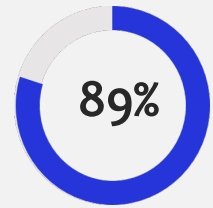

Voorbeeld Rapport

Score	89%
Questions completed within the time limit	70 / 70
Questions completed correctly	63 / 70

General score

Date 27/11/2024

General score bachelorlevel:

Low score:<70,2%
Average score:70,2%-81,2%
High score:>81,2%

General score masterlevel:

Low score:<77,1%
Average score:77,1%-90%
High score:>90%

ABILITIES

Language Skills

83%

Ability of the candidate to look for opposites or synonyms.

Score bachelorlevel:

Low:<77%
Average:77%-90%
High:>90%